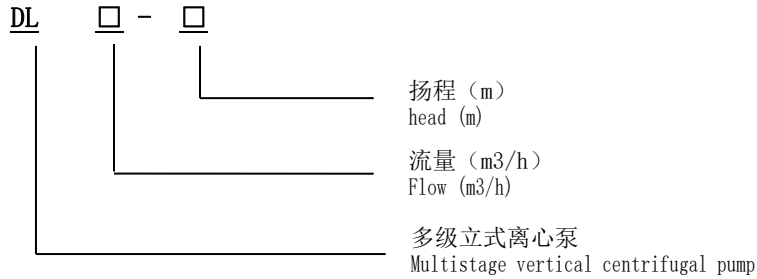

选型数据表 Selection data sheet

DL-X 系列船用立式多级离心泵

DL-X series Marine vertical multistage centrifugal pumps

型号组成 Model composition :

型号 Model	流量 Capacity (m ³ /h)	级数 series	扬程 Head (m)	转速 Speed (r/min)	轴功率 Shaft power (kw)	必需 汽蚀 余量 (NPSH) r (m)	泵体材质 Pump material	图纸 批准号 Drawing approval No.
DL-X2.4	2.4m ³ /h	6	48/62.4	2900/3500	0.75/0.96	2	HT200/QT450/ ZG07Cr19Ni10/ ZG03Cr19Ni11Mo2/ ZG03Cr22Ni6Mo3N	型式认可 type approval
	2.4m ³ /h	7	56/72.8	2900/3500	0.87/1.20	2		
	2.4m ³ /h	8	64/83.2	2900/3500	1.00/1.28	2		
	2.4m ³ /h	9	72/93.6	2900/3500	1.11/1.44	2		
	2.4m ³ /h	10	80/104	2900/3500	1.24/1.61	2		
	2.4m ³ /h	11	88/114.4	2900/3500	1.36/1.76	2		
	2.4m ³ /h	12	96/124.8	2900/3500	1.49/1.92	2		
	2.4m ³ /h	13	104/134.4	2900/3500	1.61/2.09	2		
	2.4m ³ /h	14	112/145.6	2900/3500	1.73/2.25	2		
	2.4m ³ /h	15	120/156	2900/3500	1.86/2.41	2		
	2.4m ³ /h	16	128/166.4	2900/3500	1.98/2.57	2		
	2.4m ³ /h	17	136/176.8	2900/3500	2.10/2.72	2		
	2.4m ³ /h	18	144/187.2	2900/3500	2.23/2.89	2		
	2.4m ³ /h	19	152/197.6	2900/3500	2.35/3.05	2		
2.4m ³ /h	20	160/208	2900/3500	2.48/3.22	2			
2.4m ³ /h	21	168/218.4	2900/3500	2.60/3.38	2			
2.4m ³ /h	22	176/228.8	2900/3500	2.72/3.53	2			
DL-X3	3m ³ /h	6	48/62.4	2900/3500	1.04/1.33	2		
	3m ³ /h	7	56/72.8	2900/3500	0.89/1.15	2		
	3m ³ /h	8	64/83.2	2900/3500	1.19/1.54	2		
	3m ³ /h	9	72/93.6	2900/3500	1.33/1.73	2		
	3m ³ /h	10	80/104	2900/3500	1.48/1.93	2		
	3m ³ /h	11	88/114.4	2900/3500	1.63/2.11	2		
	3m ³ /h	12	96/124.8	2900/3500	1.78/2.30	2		
	3m ³ /h	13	104/134.4	2900/3500	1.93/2.50	2		
	3m ³ /h	14	112/145.6	2900/3500	2.08/2.69	2		
	3m ³ /h	15	120/156	2900/3500	2.23/2.89	2		
	3m ³ /h	16	128/166.4	2900/3500	2.37/3.08	2		
	3m ³ /h	17	136/176.8	2900/3500	2.52/3.27	2		
	3m ³ /h	18	144/187.2	2900/3500	2.67/3.47	2		
	3m ³ /h	19	152/197.6	2900/3500	2.82/3.65	2		
3m ³ /h	20	160/208	2900/3500	2.97/3.86	2			
3m ³ /h	21	168/218.4	2900/3500	3.12/4.04	2			
3m ³ /h	22	176/228.8	2900/3500	3.27/4.23	2			